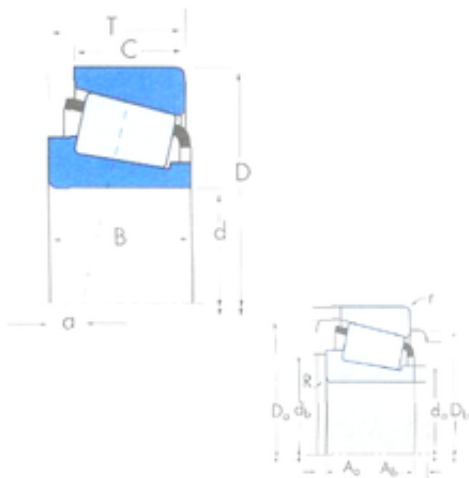

## Timken bearing catalog JW8049/JW8010 Tapered Roller Bearing with size chart

Bearing No. JW8049/JW8010

JW8049/JW8010 Bearing 2D drawings and 3D CAD models

Size	80x160x45 mm
Bore Diameter	80 mm
Outer Diameter	160 mm
Width	45 mm
d	80 mm
D	160 mm
T	45 mm
B	41 mm
C	31 mm
R	3 mm
r	3 mm
a	9,7 mm
Da	152 mm
db	108 mm
da	93 mm
Db	134 mm
Aa	7,1 mm
Ab	4,8 mm
Weight	4,04 Kg
Dynamic load rating radial (C)	264 kN
Basic static load rating (C0)	339 kN
Factor (G1)	117,3
Factor (G2)	27,2
Factor (Cg)	0,0297
Factor (K)	0,67